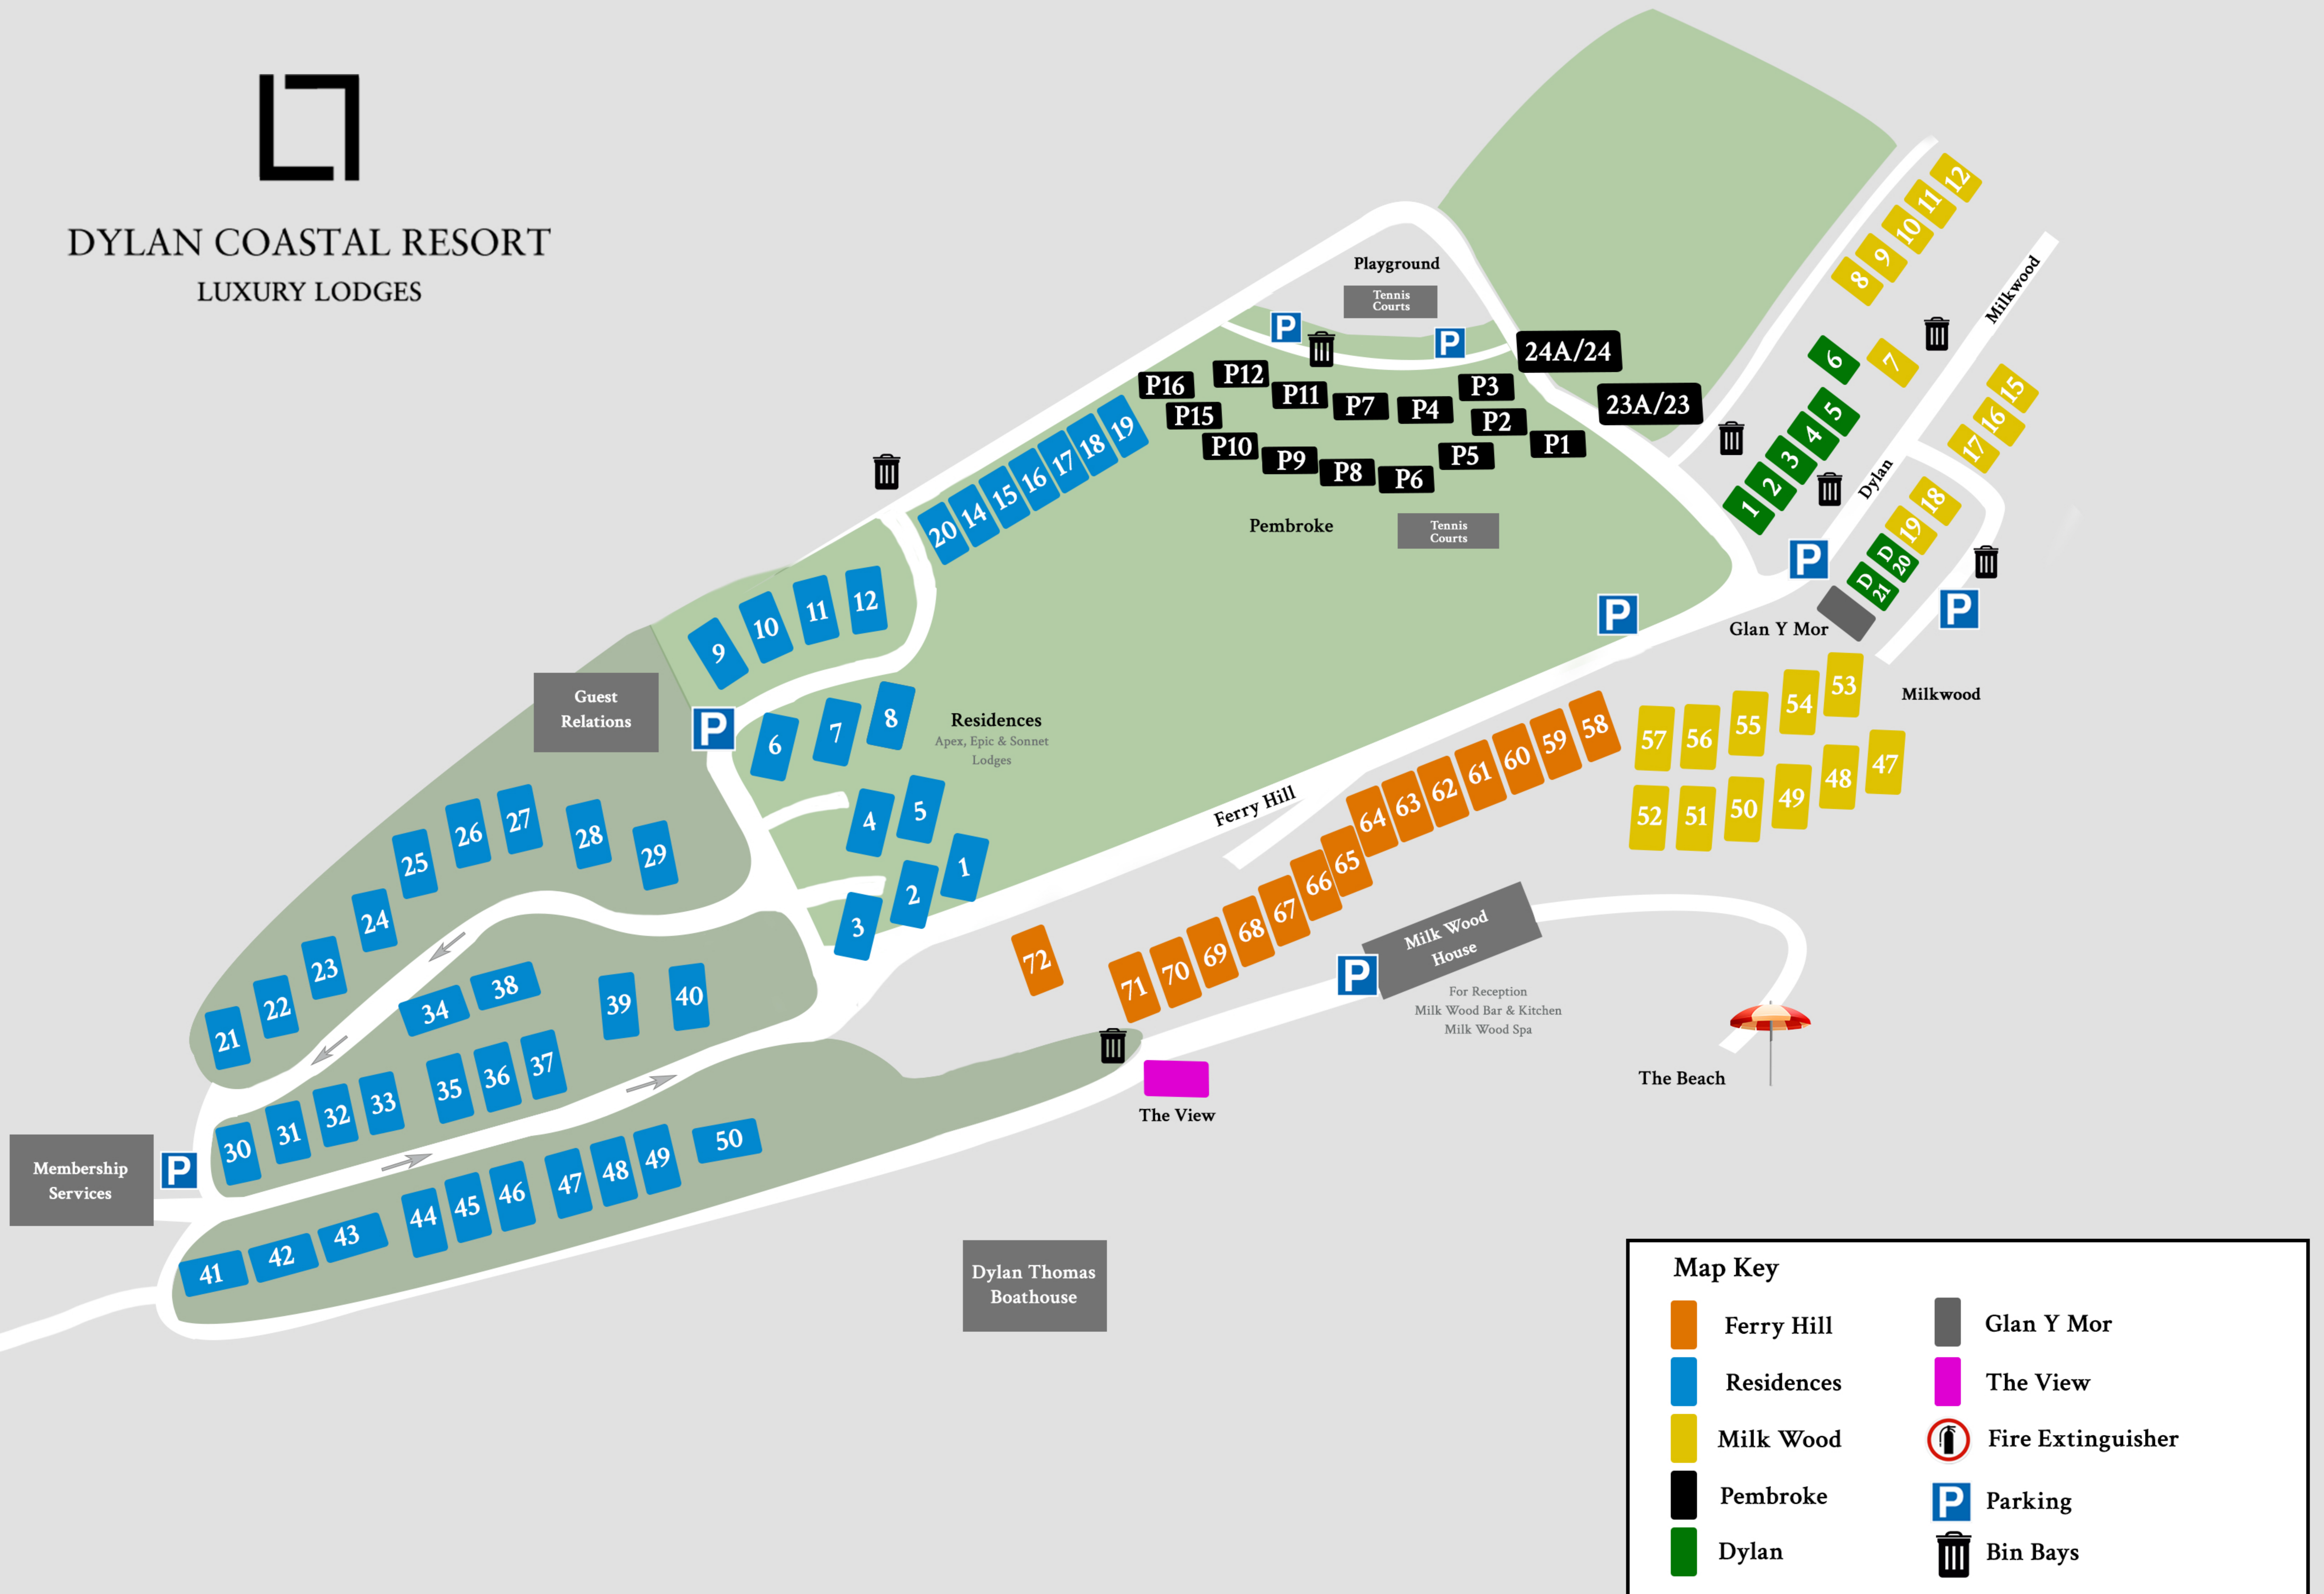

DYLAN COASTAL RESORT

LUXURY LODGES

Map Key	
	Ferry Hill
	Residences
	Milk Wood
	Pembroke
	Dylan
	Glan Y Mor
	The View
	Fire Extinguisher
	Parking
	Bin Bays