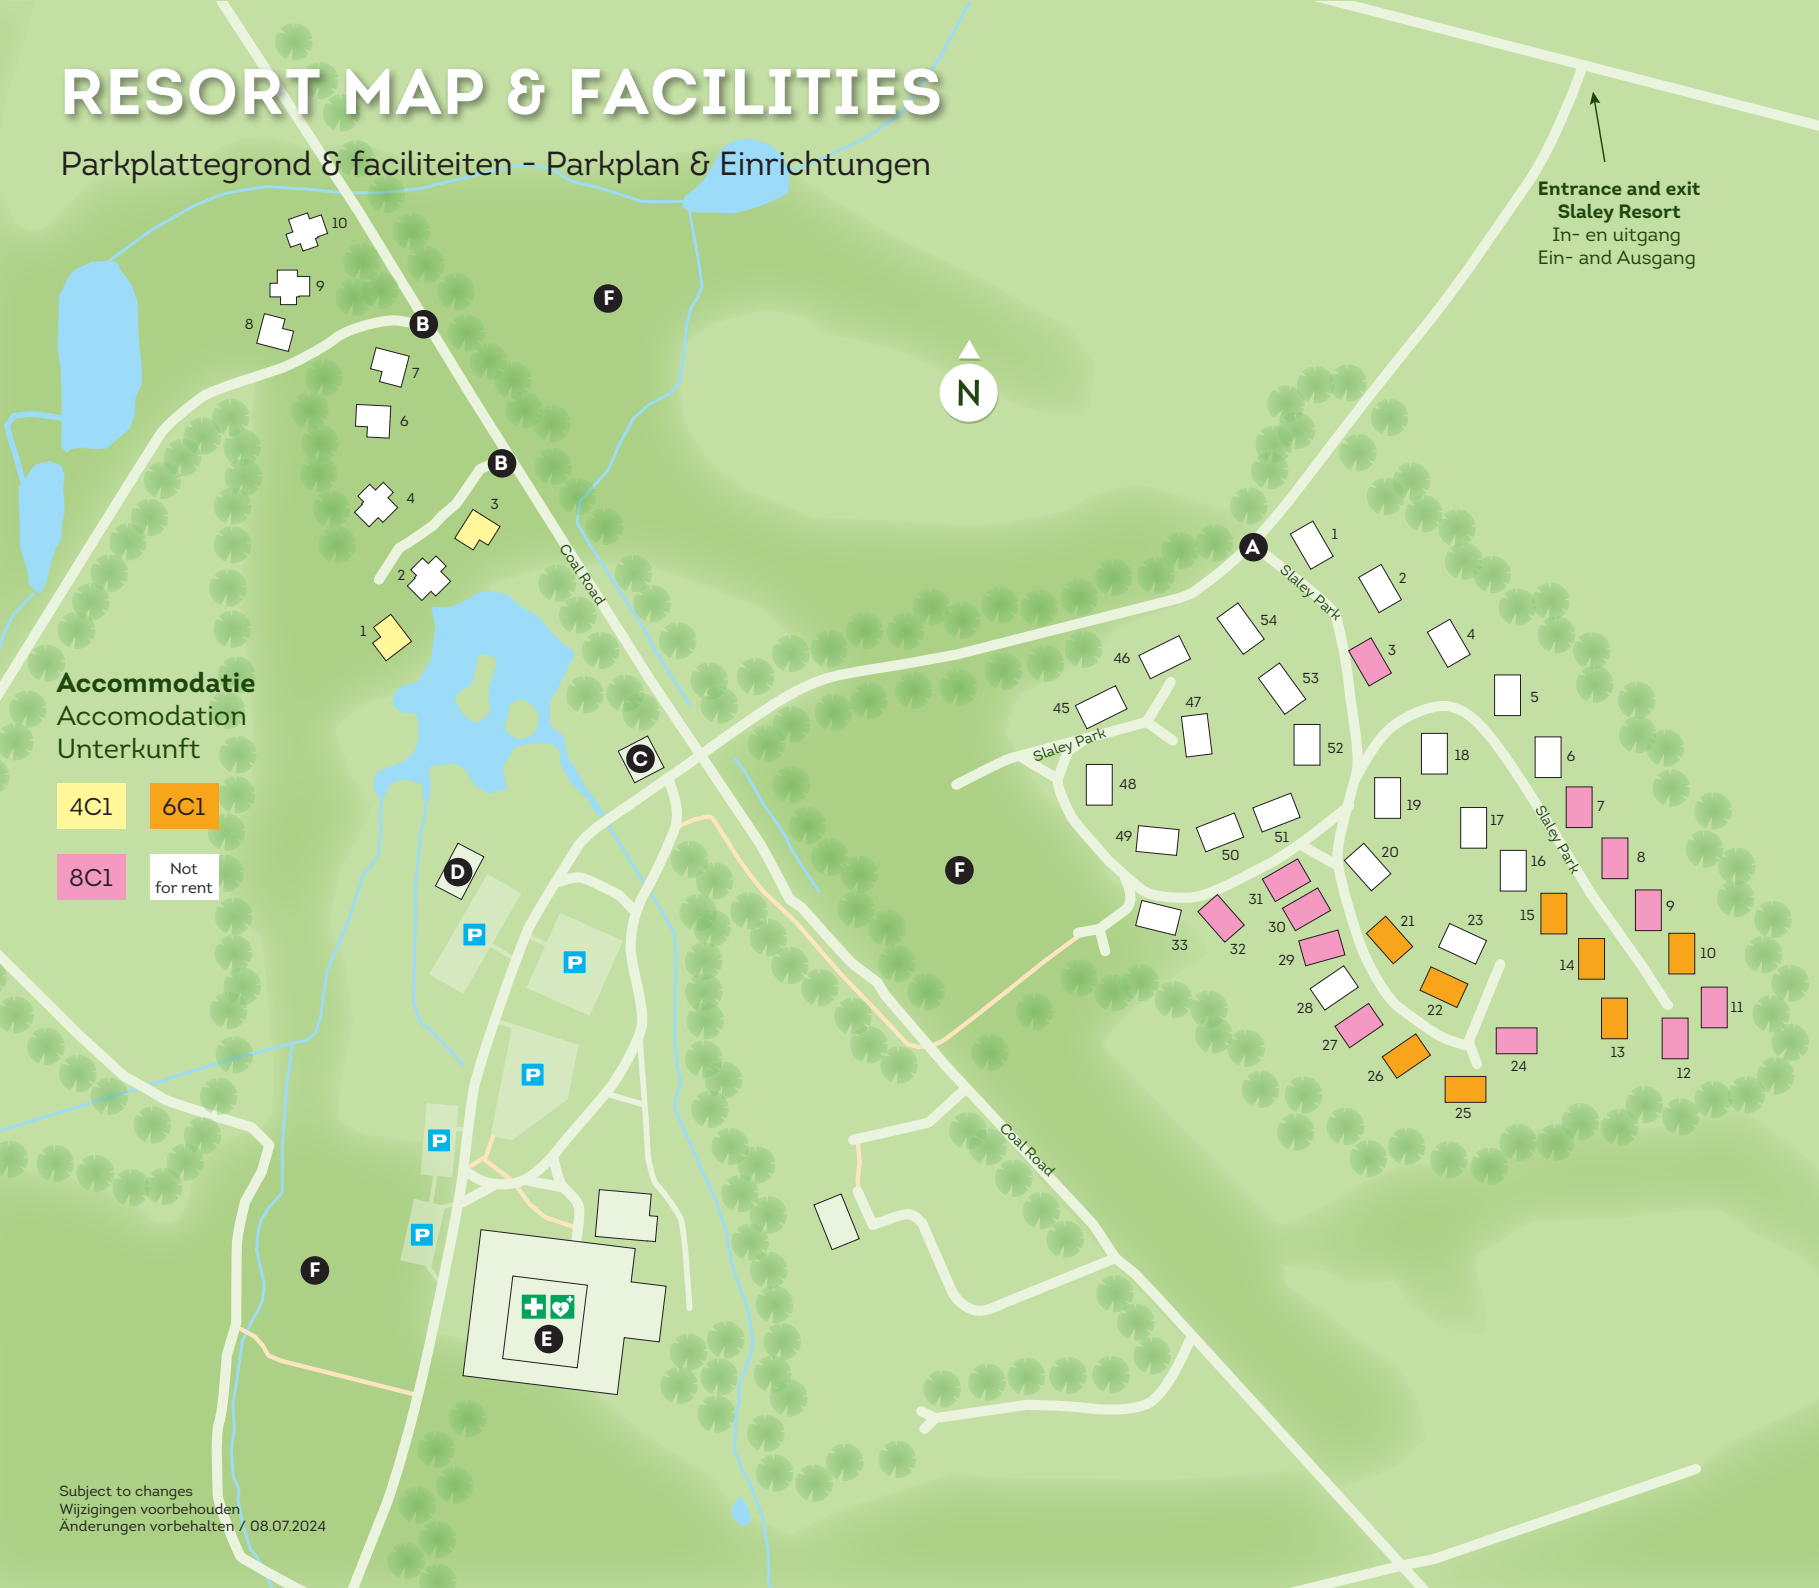

# RESORT MAP & FACILITIES

Parkplattegrond & faciliteiten - Parkplan & Einrichtungen

**Accommodatie**  
Accommodation  
Unterkunft

- 4C1
- 6C1
- 8C1
- Not for rent

- A = Villa's Entrances**  
Ingang villa's  
Eingang Villen
- B = Lodges Entrances**  
Ingang Lodges  
Eingang Lodges
- C = South Lodge Reception**  
Receptie - Rezeption
- D = All Out Adventures**
- E = Slaley Hall Hotel**  
Swimming pool  
Zwembad - Hallenbad  
Spa - Restaurant
- F = Golfcourse**
- +** = Footpath - Wandelpad - Fußweg
- +** = First aid-kit  
E.H.B.O.-kit - Erste Hilfe
- +** = Defibrillator - AED - AED
- P** = Parking  
Parkeerplaatsen - Parkplatz